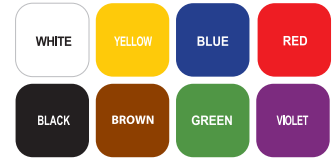

A COLOR SET - 8COLORS

B COLOR SET - 8COLORS

COSMETIC FACE PAINTING		
ITEM NO	DESCRIPTION	PER CARTON
A-Type	Cosmetic Face Painting with 8 assorted colors	40 sets
B-Type	Cosmetic Face Painting with 8 assorted colors	40 sets